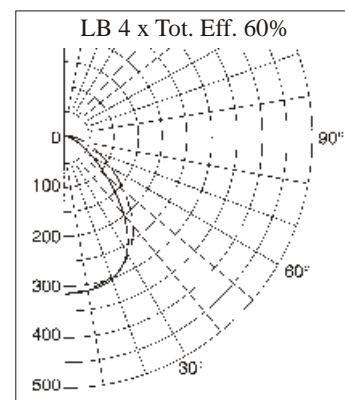

Manarf-Lux

oprawy o wietleniowe
luminaires manufacture

oprawy do sufitów podwieszanych "grigliato" fitting recessed for modular ceilings "grigliato"

ALFA GR LB 4 X 18 W - 36 W

OPRAWA DO SUFITÓW PODWIESZANYCH "GRIGLIATO"

Korpus: z blachy stalowej, malowany farbami proszkowymi w kolorze białym.

Dyfuzor: Raster wykonany z aluminium malowanego na biało.

Odblę niki w kształcie litery V, poprzeczki proste.

Okablowanie: Zasilanie 230V/50Hz, kondensator kompensujący.

Normatywy: Produkt wykonany zgodnie z norm : PN-EN 60598-CEI-34-21,
stopień zabezpieczenia zgodnie z norm EN 60529.

FITTING RECESSED FOR MODULAR CEILINGS "GRIGLIATO"

Body: in pressed steel, powder coated, white colour.

Diffuser: White reflector with lamellar, transverse screens.

Electric gear: 230V/50Hz, condenser for ballast.

Regulations: Manufactured in compliance with PN-EN 60598-CEI-34-21 standards.
The level of protection complies with the EN 60529 standard